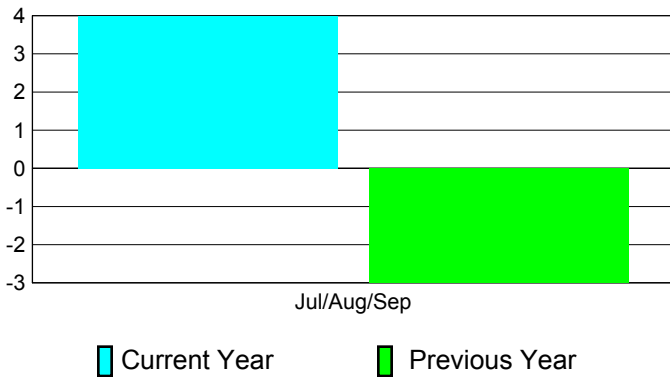

2011-2012 GMT Reports for District (or Undistricted) **District 315B1**

GMT: **SANGEETA JATIA**

Location: **REP OF BANGLADESH**

GMT CA: **6**

CLUBS

Club Results
2011-2012

Clubs
2010-2011

Month	New Club Goal	Actual New Clubs	Actual Dropped Clubs	Gain/Loss of Clubs	Gain/Loss of Clubs
Jul/Aug/Sep		6	-2	4	-3
Totals		6	-2	4	-3

Club Results 2011-2012

Goal, New, Dropped, Gain/Loss

Comparison of Club Gain/Loss

Current Year Compared to the Previous Year

YTD Status Quo Clubs 2011-2012

Status Quo Clubs Compared to Status Quo Members

MEMBERSHIP