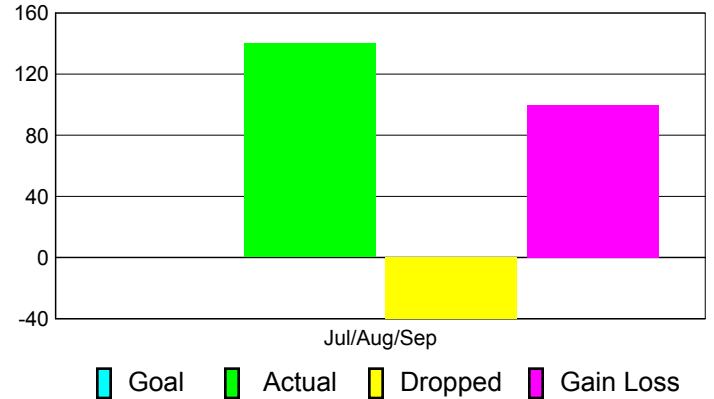

Membership Results 2011-2012

Goal, New, Dropped, Gain/Loss