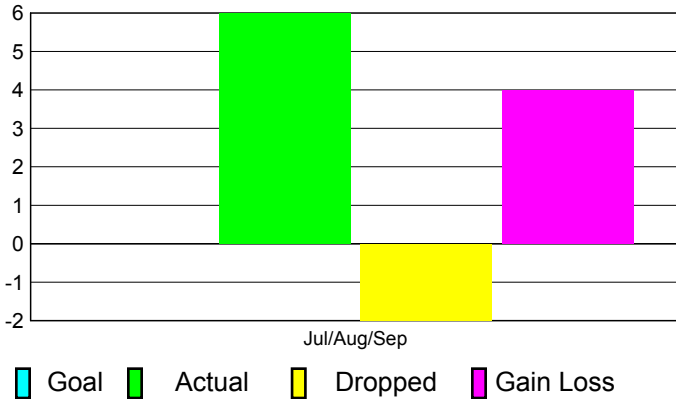

2011-2012 GMT Reports for District (or Undistricted) **District 315B1**

GMT: **SANGEETA JATIA**

Location: **REP OF BANGLADESH**

GMT CA: **6**

CLUBS

Club Results
2011-2012

Clubs
2010-2011

Month	New Club Goal	Actual New Clubs	Actual Dropped Clubs	Gain/Loss of Clubs	Gain/Loss of Clubs
Jul/Aug/Sep		6	-2	4	-3
Totals		6	-2	4	-3

Club Results 2011-2012

Goal, New, Dropped, Gain/Loss

Comparison of Club Gain/Loss

Current Year Compared to the Previous Year

YTD Status Quo Clubs 2011-2012

Status Quo Clubs Compared to Status Quo Members

MEMBERSHIP