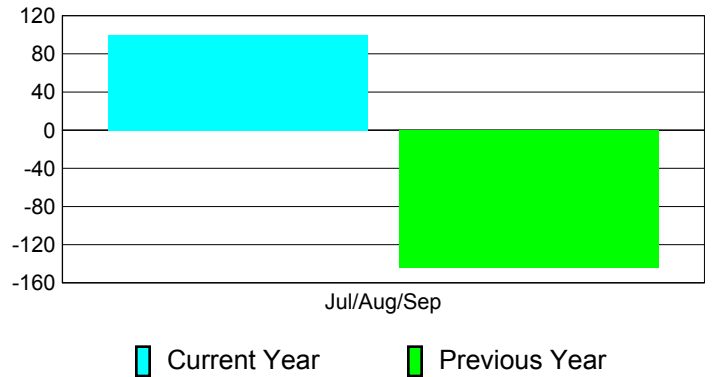

Comparison of Membership Gain/Loss

Current Year Compared to the Previous Year