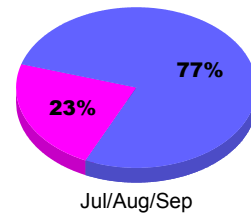

Membership Results
2011-2012

Membership
2010-2011

Month	Net Memb Goal	Actual New Memb	Actual Dropped Memb	Gain/Loss of Memb	Gain/Loss of Memb
Jul/Aug/Sep		140	-40	100	-144
Totals		140	-40	100	-144

Membership Results 2011-2012

Goal, New, Dropped, Gain/Loss

Comparison of Membership Gain/Loss

Current Year Compared to the Previous Year

Gender Comparison 2011-2012

Male Female